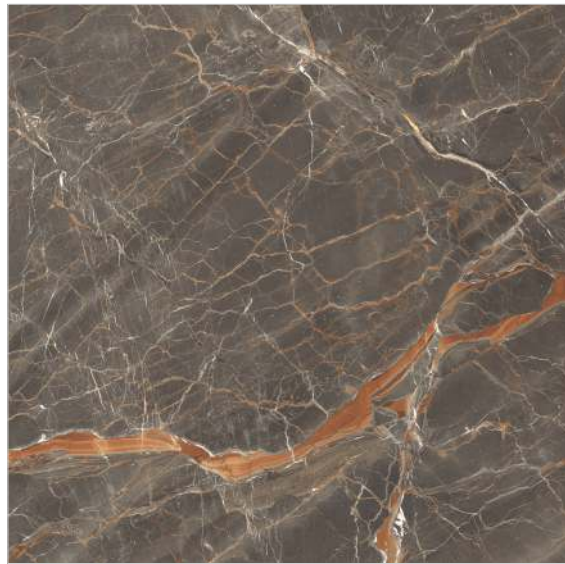

WALL - NERO MARQUINA (80x160cm)
FLOOR - BRECCIA AURORA BEIGE (120x120cm)
TABLE TOP - BRECCIA AURORA BIANCO & NERO MARQUINA (80x160cm)

Random face - 3

DYNA SUPREME

MARIYAN BROWN

Random face - 2

NOCE MARRONE

Random face - 3

FOREST BROWN

1200x
1200
mm

Glossy finish
 9mm thickness

WALL - MARIYAN BROWN (120x120cm)
FLOOR - MARIYAN BROWN (120x120cm)

WALL - PORTORO SILVER & ANTIQUE STATUARIO (120x240cm)
FLOOR - ARMANI GREY & PORTORO SILVER (120x120cm)
TABLE TOP - ANTIQUE STATUARIO (120x240cm)