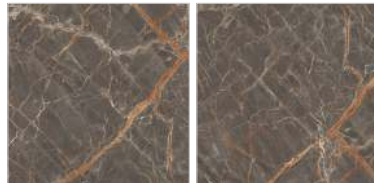

FOREST BROWN

1200x
1200
mm

Glossy finish
 9mm thickness