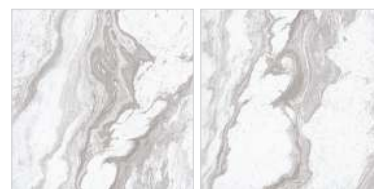

ONICE WHITE

1200x
1200
mm

Glossy finish
9mm thickness