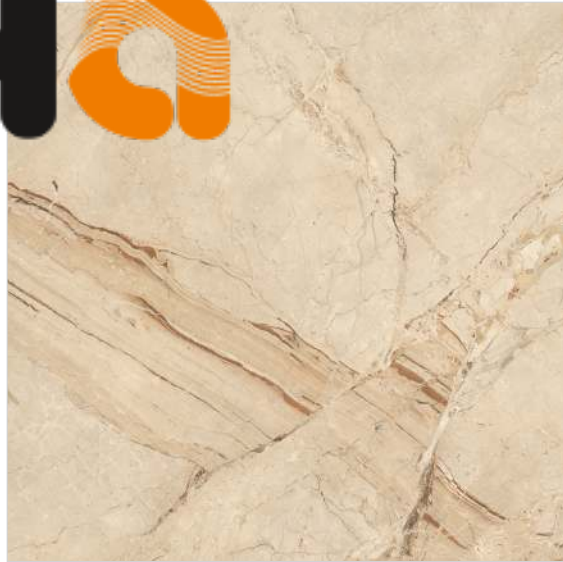

PORCH WHITE

Random face - 3

COVELANO LASCA

1200x1200 mm

Glossy finish
9mm thickness

WALL - IMPACT STATUARIO (120x120cm)
FLOOR - IMPACT STATUARIO (120x120cm)

Random face - 2

BRECCIA AURORA BEIGE