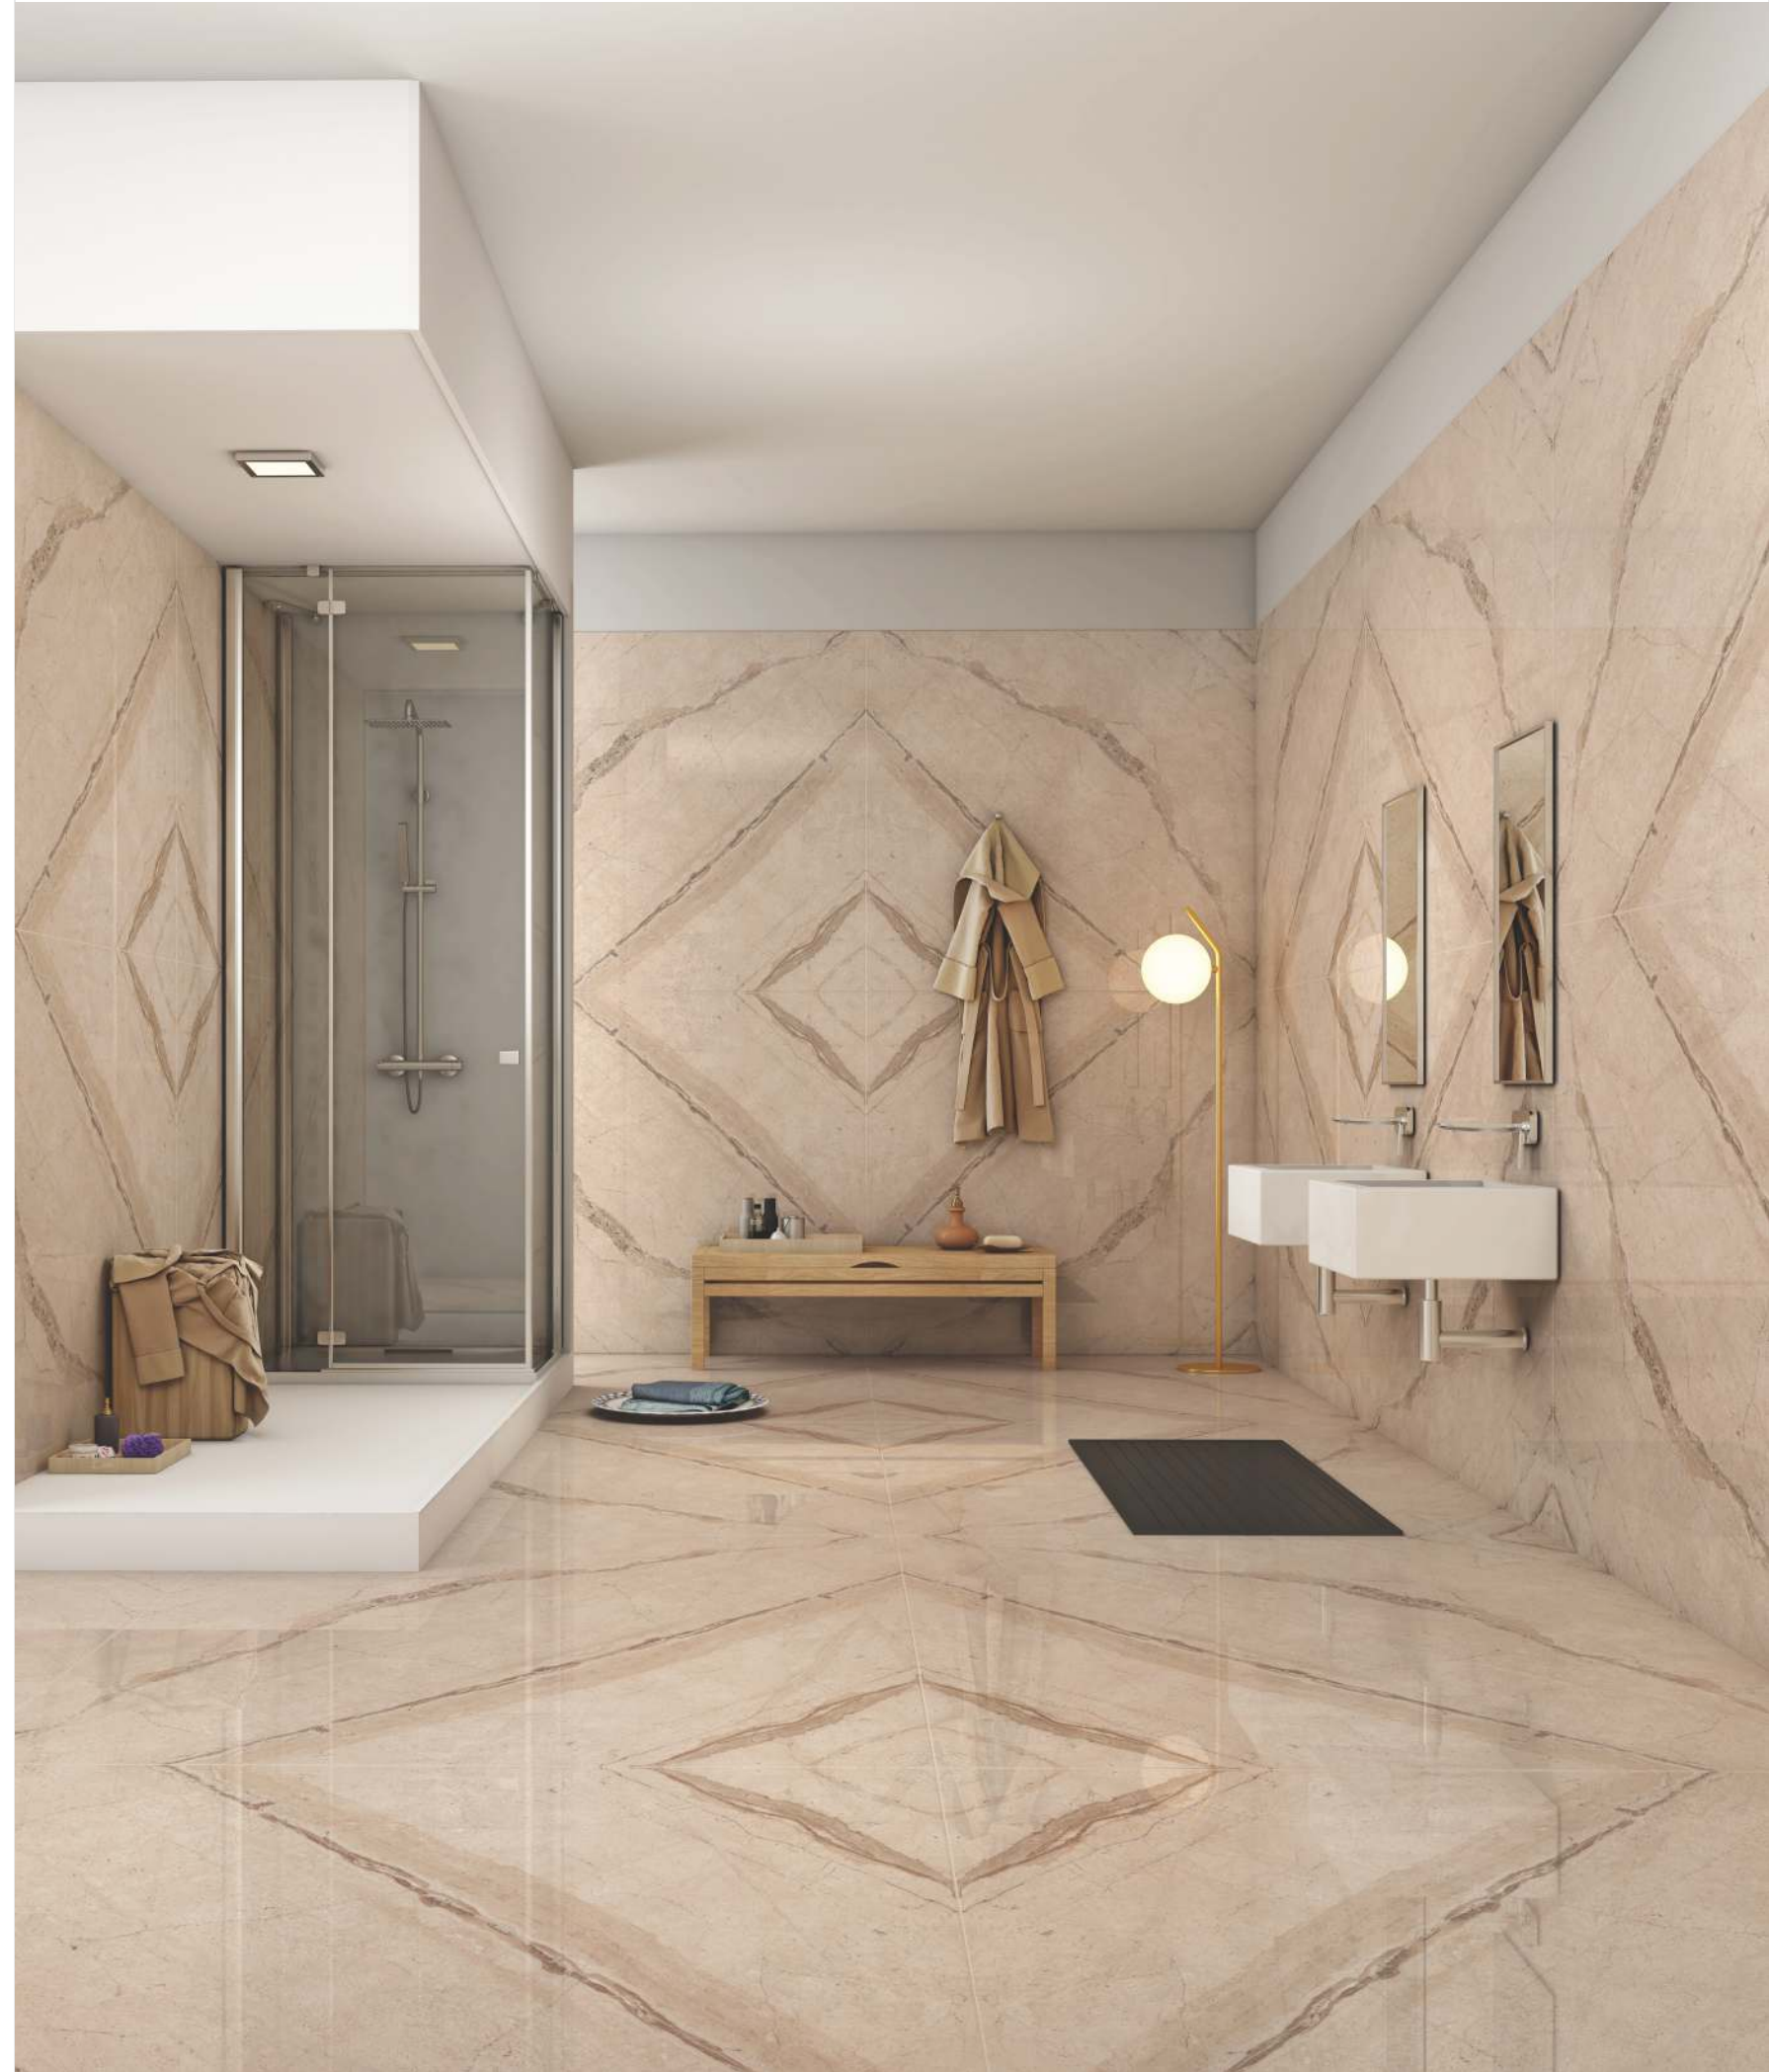

WALL - MARIYAN BROWN (120x120cm)
FLOOR - MARIYAN BROWN (120x120cm)