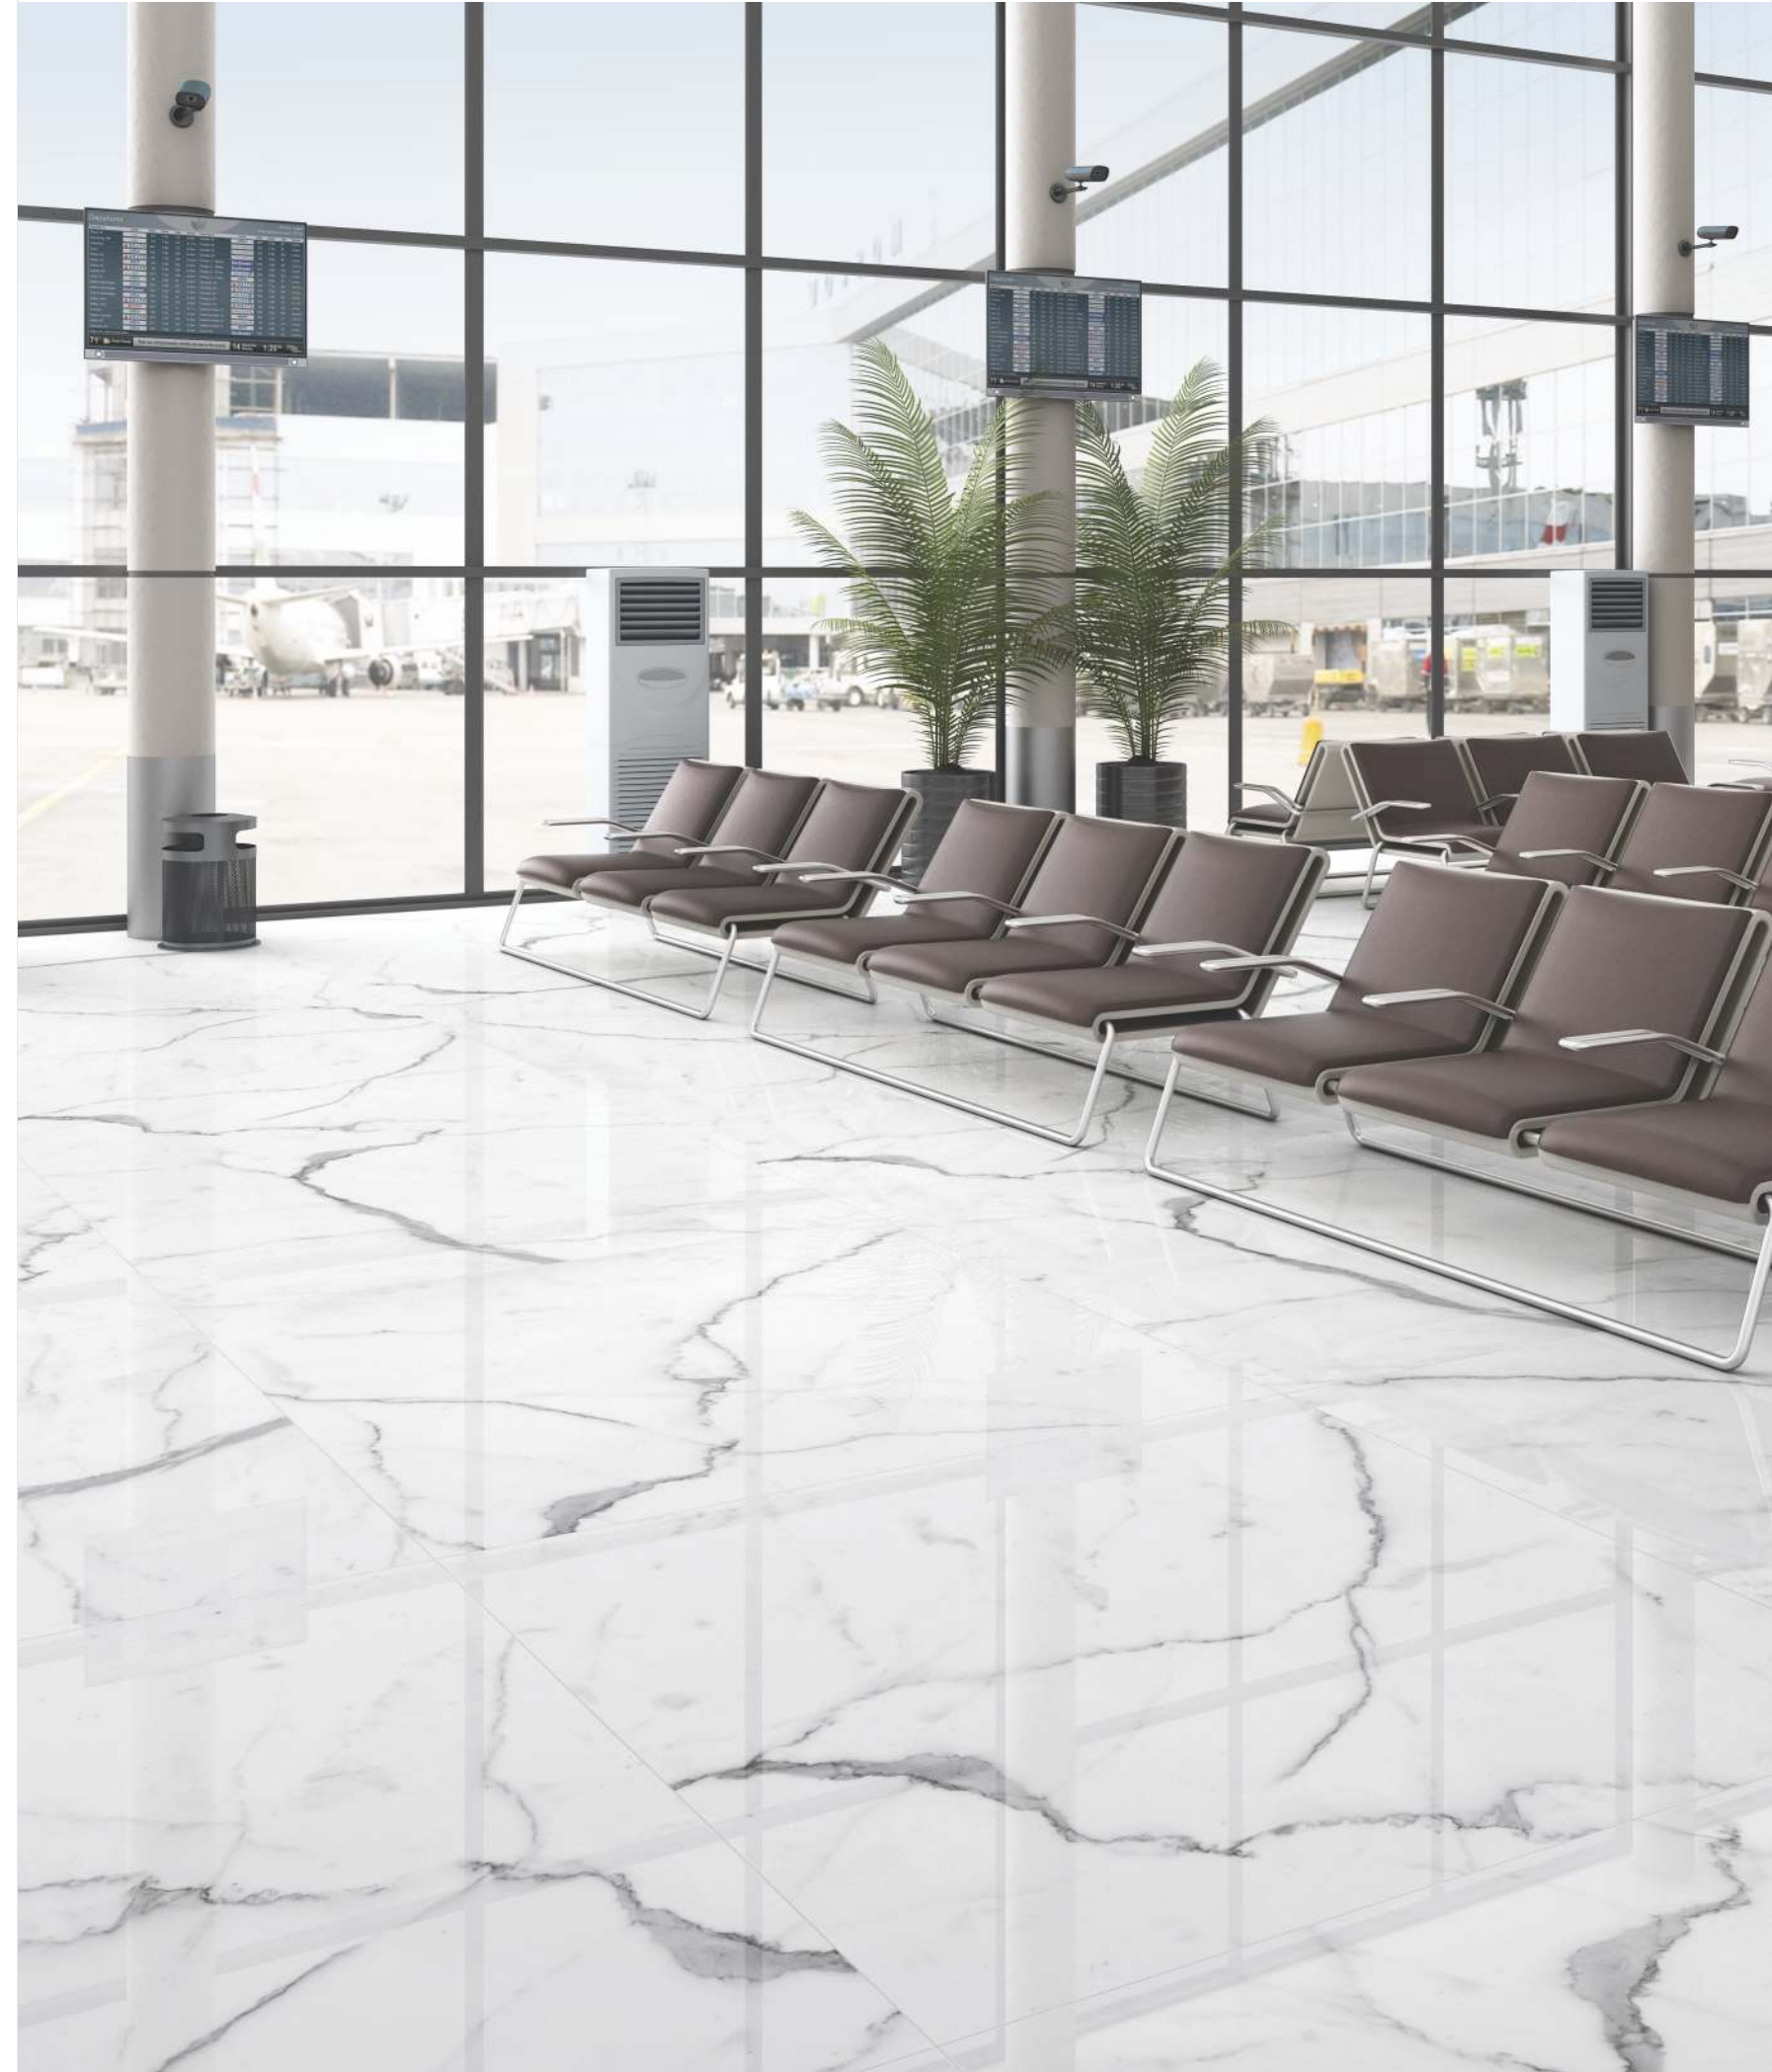

FLOOR - VANATO STATUARIO (120x120cm)