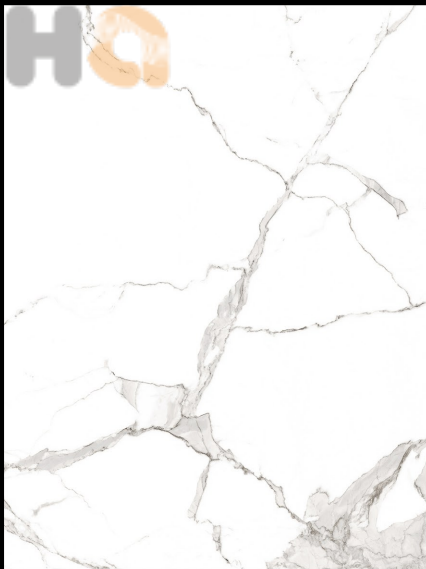

BODY - GREY

1200 X1600 MM

NOVANA GREY  
GLOSSY | RANDOM

BODY - GREY

1200 X1600 MM

ARABESCATO GOLD  
GLOSSY | RANDOM

BODY - WHITE

1200 X1600 MM