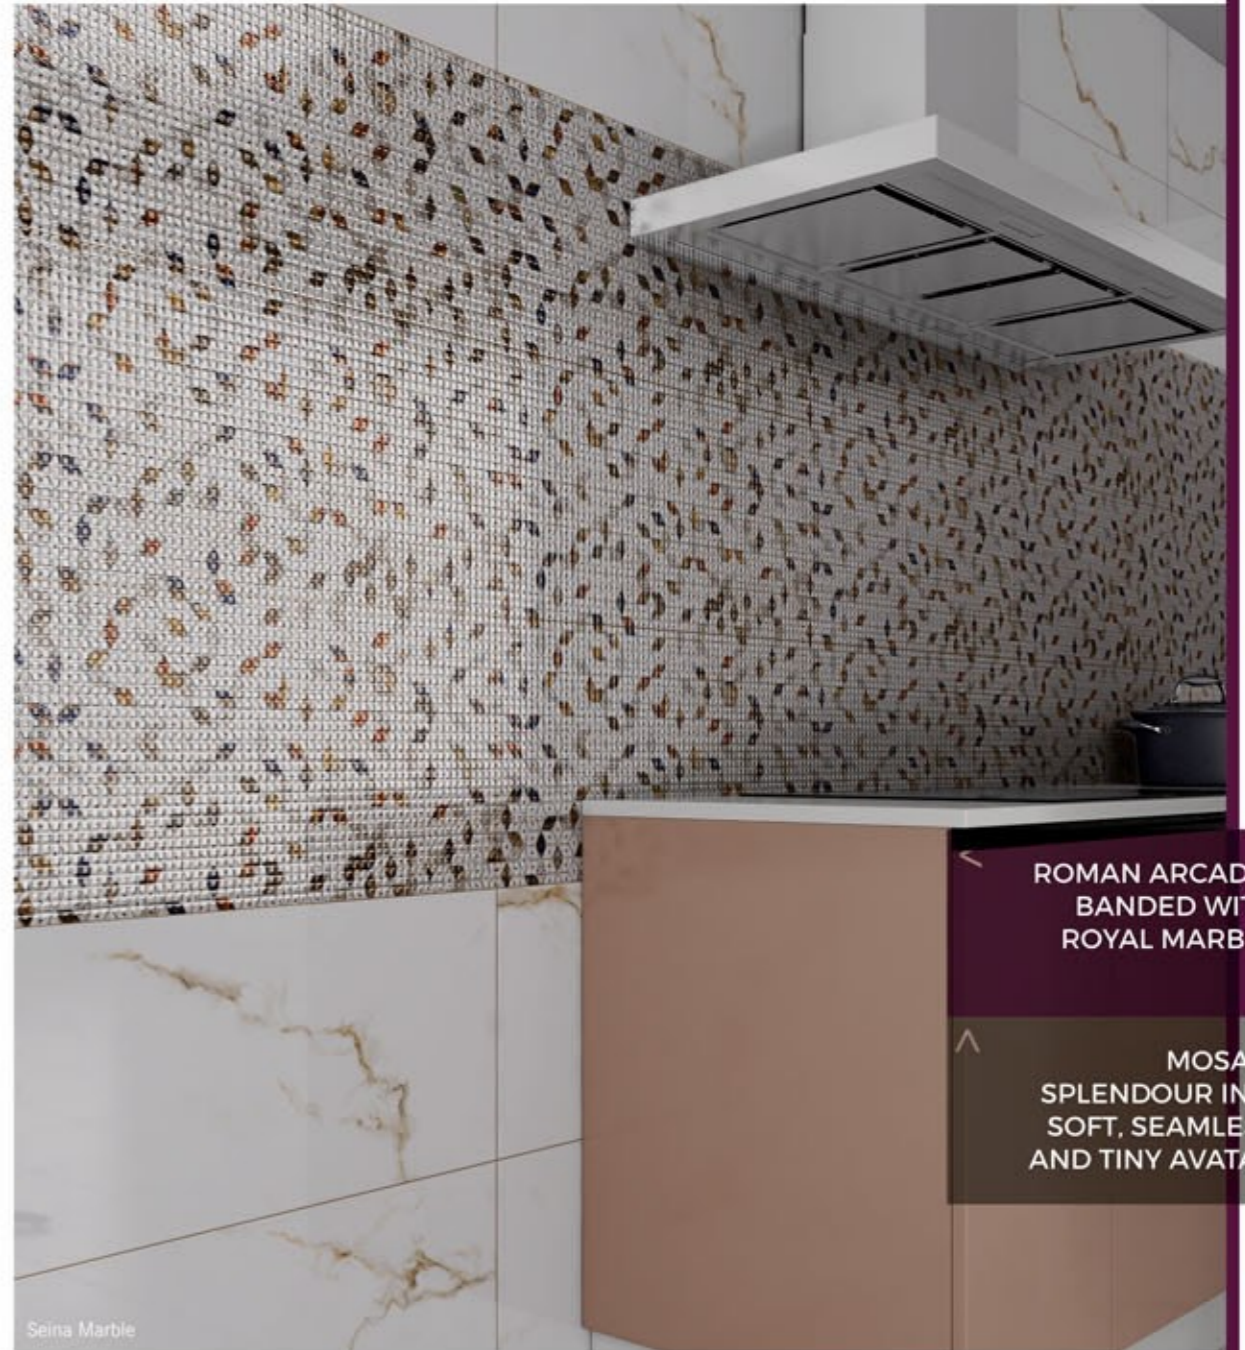

Seina Marble

ROMAN ARCADIA
BANDED WITH
ROYAL MARBLE

MOSAIC
SPLENDOUR IN A
SOFT, SEAMLESS
AND TINY AVATAR