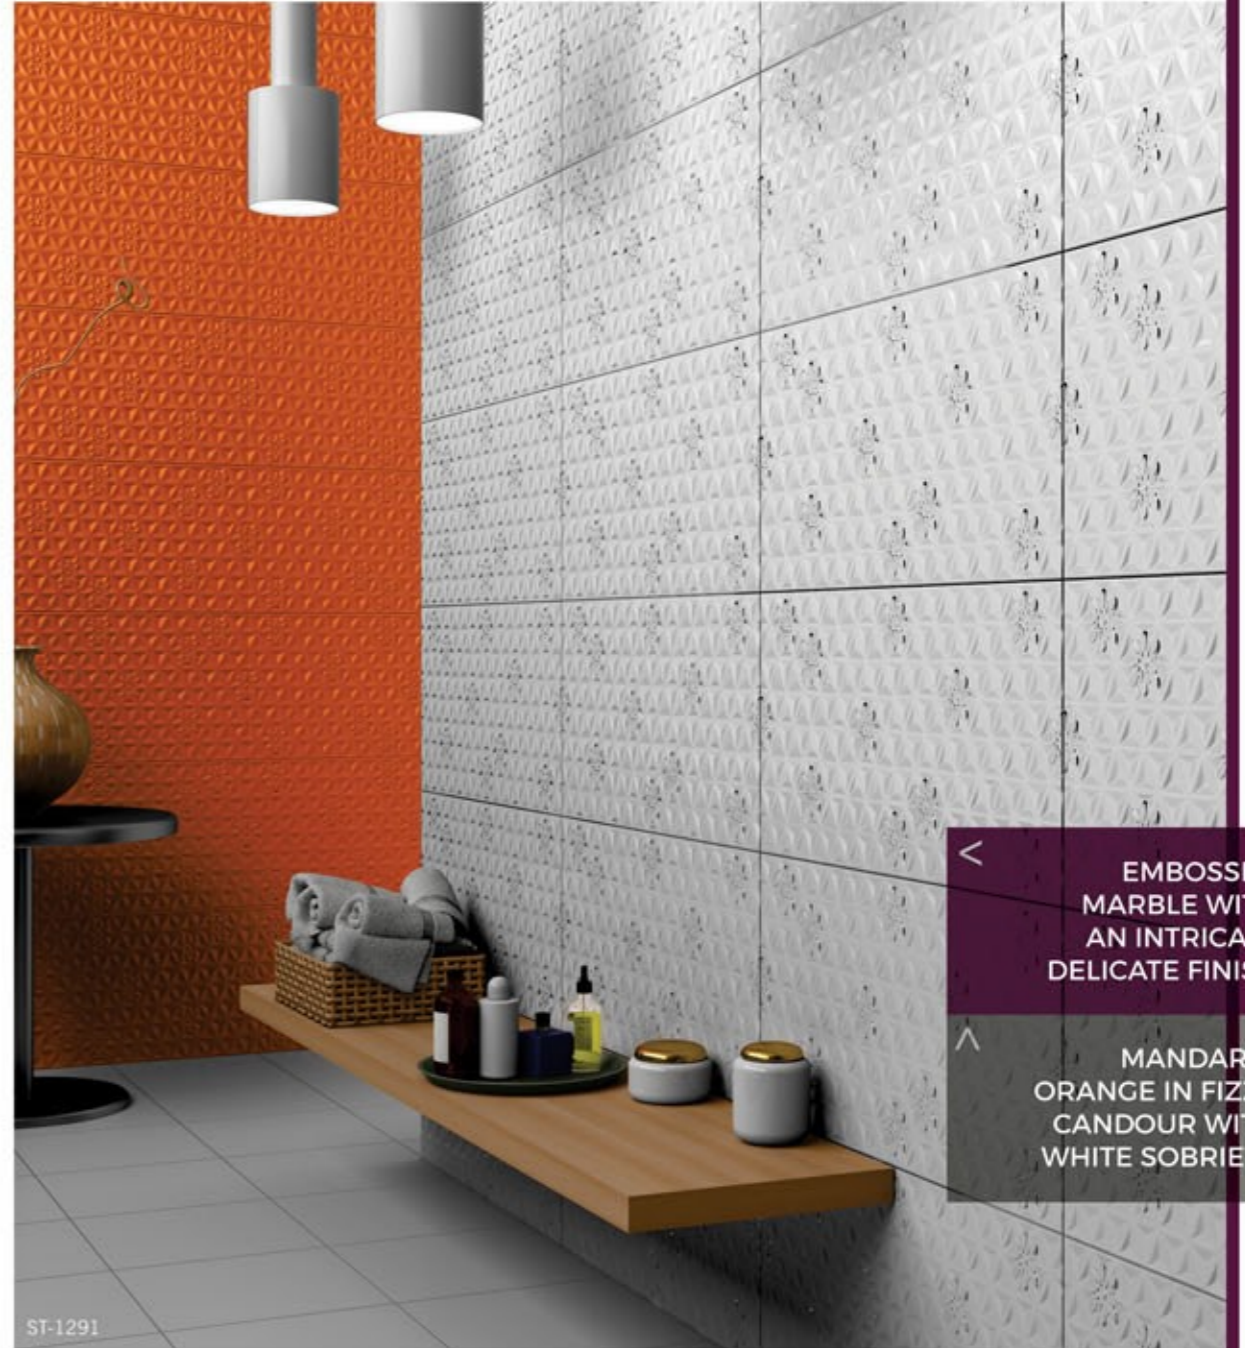

MOTIFS ON  
MARBLES ACQUIRE  
A HARMONIOUS  
BALANCE

BW Rock Art 04 + Scala

Astria Brown

Keya Grey

ST-1291

< EMBOSSED MARBLE WITH AN INTRICATE DELICATE FINISH

^ MANDARIN ORANGE IN FIZZY CANDOUR WITH WHITE SOBRIETY