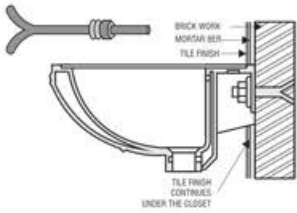

WALL HUNG BASIN

As per shown in the picture, the rag bolt must be grouted into the cement/concrete wall. The bolts must be fixed to the cement/concrete wall. Allow setting & checking than install it using nut and washer.

COUNTER WASHBASIN

At the beginning

1. A skilled or experienced person should install counter lavatories.
2. Avoid using adhesive with this product.
3. Check the waste area and supply tubing if required.
4. Do not open the lavatory from its protective carton until you are ready for installation.
5. Please follow all local building and plumbing codes.