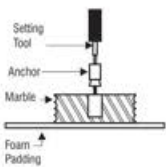

For Marble Counter tops:

1. Position the counter top upside down on foam padding to protect the surface. Mark and drill 3/6" holes 5/8" deep at the locations shown on the template.
2. Use a setting tool and hammer to secure the anchors.